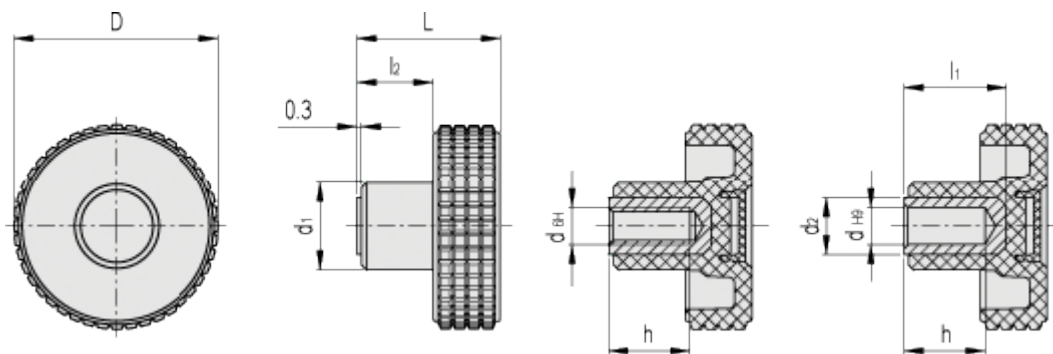

Data Sheet

Article number: 23020342016

Description: E+G Fingregreb MBT.30-B-M5-C6, red centre cap

Measures

D	= 31	l2	= 11.5
d1	= 15		
d2	= -		
dH6	= M5		
dH9	= -		
h	= 10		
L	= 24		
l1	= -		